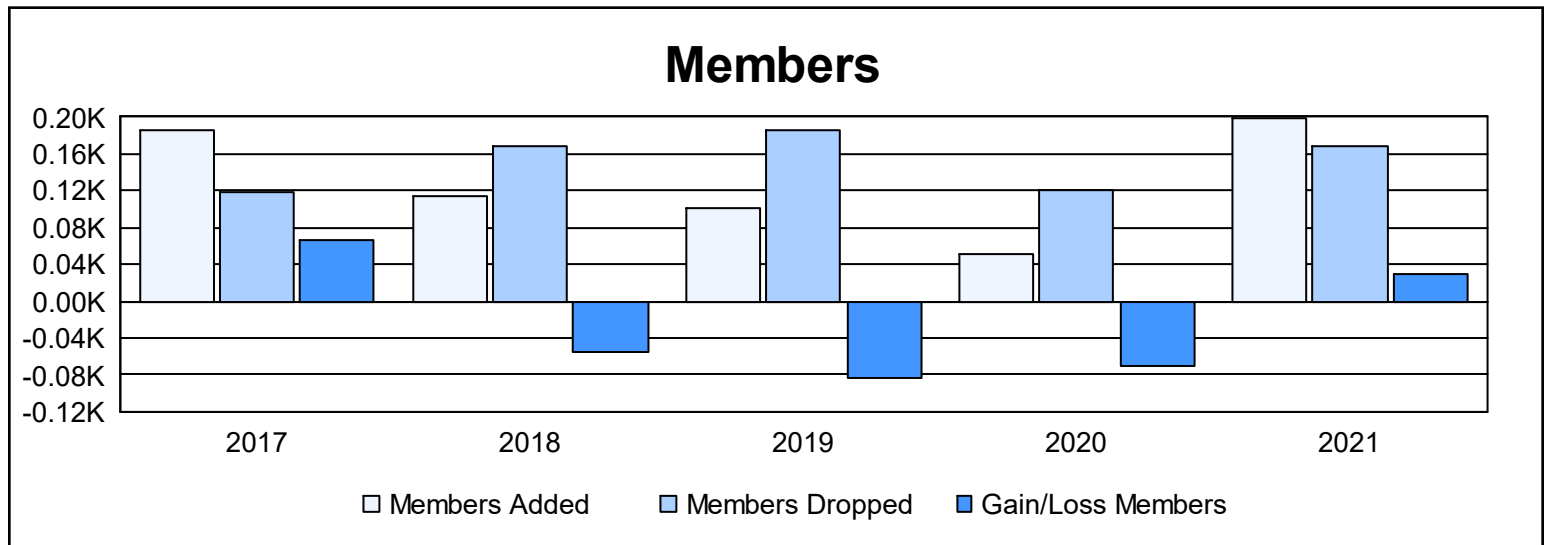

Year	New Clubs	Dropped Clubs	Gain/ Loss Clubs	New Members	Charter Members	Reinstate Members	Transfer Members	Total Member Added	Total Members Dropped	Gain/ Loss Members
2016-2017	1	0	1	163	21	1	1	186	119	67
2017-2018	1	1	0	78	28	2	6	114	169	-55
2018-2019	1	4	-3	73	21	3	5	102	185	-83
2019-2020	0	3	-3	44	0	2	5	51	121	-70
2020-2021	2	3	-1	145	50	1	2	198	169	29
<b>Average</b>	<b>1</b>	<b>2</b>	<b>-1</b>	<b>101</b>	<b>24</b>	<b>2</b>	<b>4</b>	<b>130</b>	<b>153</b>	<b>-22</b>

### Membership Composition June 2021 Cumulative