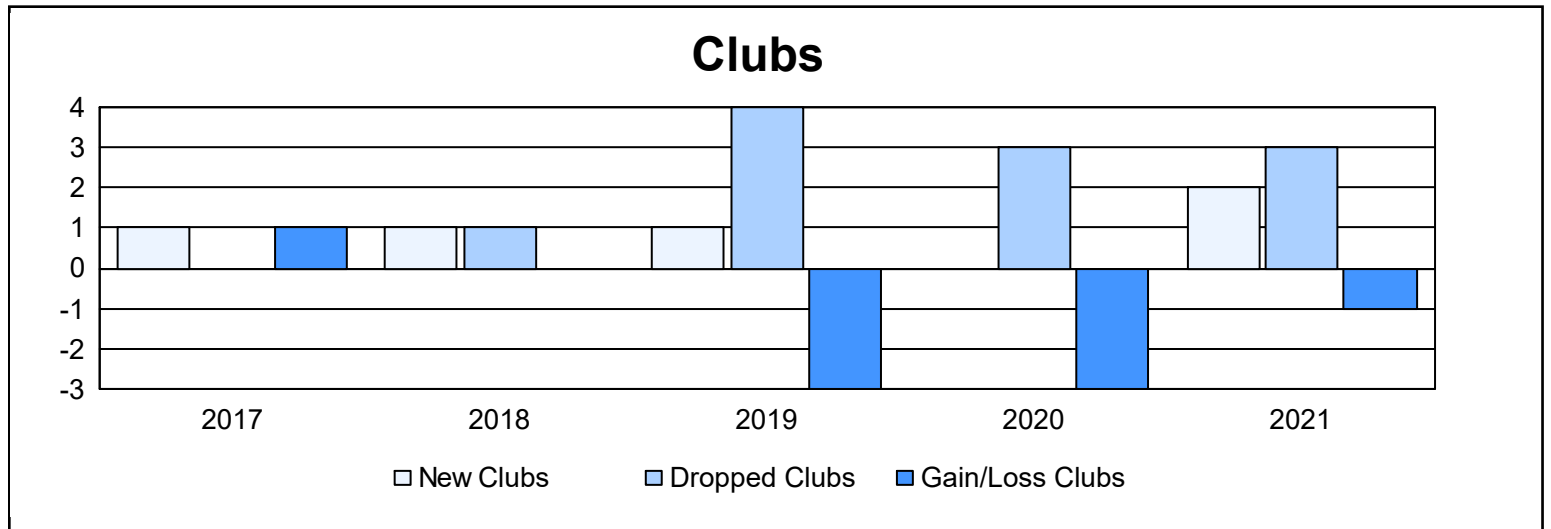

Year	New Clubs	Dropped Clubs	Gain/ Loss Clubs	New Members	Charter Members	Reinstate Members	Transfer Members	Total Member Added	Total Members Dropped	Gain/ Loss Members
2016-2017	1	0	1	163	21	1	1	186	119	67
2017-2018	1	1	0	78	28	2	6	114	169	-55
2018-2019	1	4	-3	73	21	3	5	102	185	-83
2019-2020	0	3	-3	44	0	2	5	51	121	-70
2020-2021	2	3	-1	145	50	1	2	198	169	29
<b>Average</b>	<b>1</b>	<b>2</b>	<b>-1</b>	<b>101</b>	<b>24</b>	<b>2</b>	<b>4</b>	<b>130</b>	<b>153</b>	<b>-22</b>

### Membership Composition June 2021 Cumulative